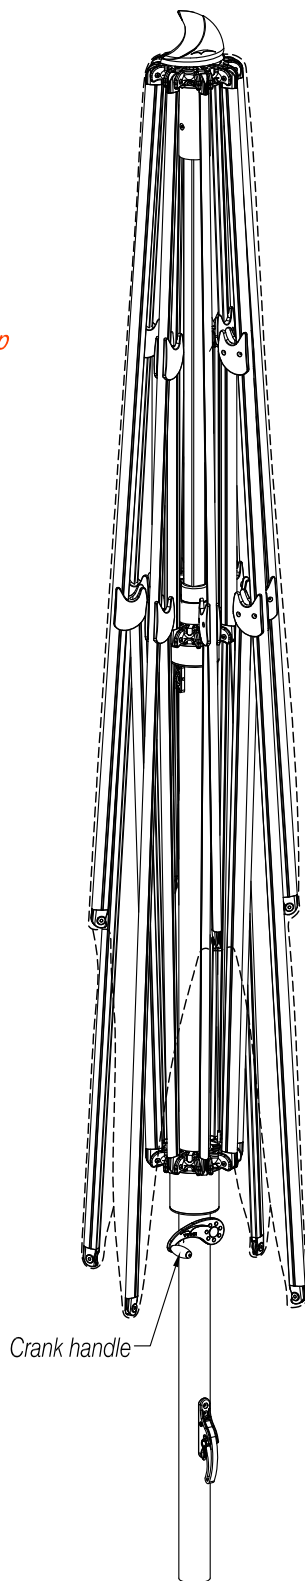

## OCEAN MASTER MAX AND PLANTATION MAX CENTER MAST PARASOL

- ① Remove all packaging from umbrella, including inside the umbrella.
- ② Pull pin to unlock cam lock handle. Make sure cam lock handle is open per drawing shown.
- ③ Insert cover on to mast. Place Umbrella in SECURITY STEM.
- ④ Push cam lock handle (per drawing shown) until engaged in the proper gear slot with the cam lock handle in the downward position.

\* To rotate umbrella: Pull pin to unlock cam lock handle, pull handle up and turn umbrella to desired location. Lock cam lock handle down.

OCEAN MASTER MAX AND PLANTATION MAX CENTER MAST PARASOL SHAPES AND SIZES			
CLASSIC	MANTA	CRESCENT	ZERO HORIZON
15' OCTAGON	14' SQUARE	16' OCTAGON	16' OCTAGON
17' OCTAGON	16' SQUARE	18' OCTAGON	14' SQUARE
14' SQUARE			10' x 14' RECT.
16' SQUARE			
10' x 14' RECT.			
12' x 16' RECT.			