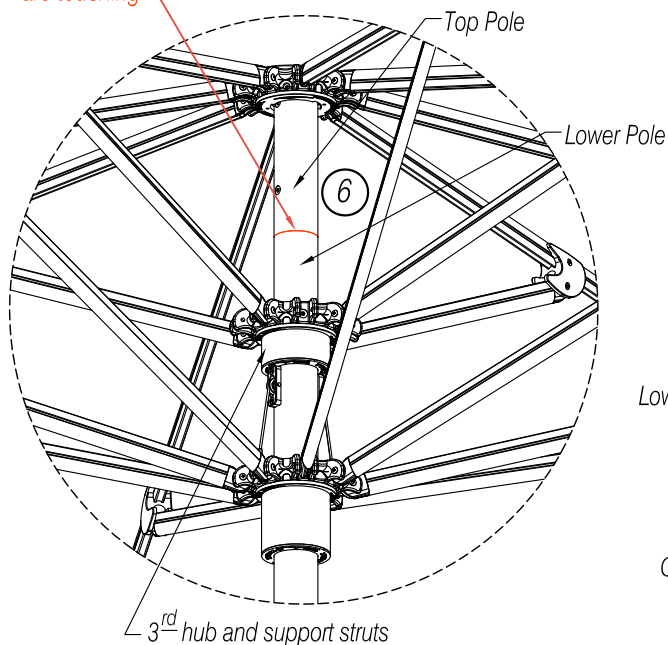

## OCEAN MASTER MAX AND PLANTATION MAX CENTER MAST PARASOL

- ⑤ Gently separate EACH RIB INDIVIDUALLY from center post, approx. 10-12"/25-30cm. If rib does not move easily, DO NOT force. Inspect product for additional packaging.
- ⑥ Use crank handle to open umbrella. Continue turning crank handle clockwise until top pole is touching lower pole.
- ⑦ Then turn crank handle counterclockwise to close umbrella when not in use.
- ⑧ Close umbrella during wind conditions that exceed manufacturer's specifications.

OPEN UMBRELLA

Top Pole and lower pole are touching