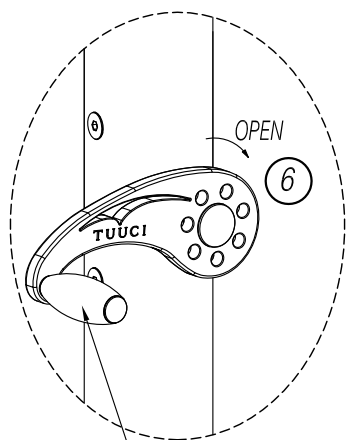

OPERATING INSTRUCTIONS

OCEAN MASTER MAX AND PLANTATION MAX CENTER MAST PARASOL

- ⑤ Gently separate EACH RIB INDIVIDUALLY from center post, approx. 10-12"/25-30cm. If rib does not move easily, DO NOT force. Inspect product for additional packaging.
- ⑥ Use crank handle to open umbrella. Continue turning crank handle clockwise until top pole is touching lower pole.
- ⑦ Then turn crank handle counterclockwise to close umbrella when not in use.
- ⑧ Close umbrella during wind conditions that exceed manufacturer's specifications.

OPEN UMBRELLA