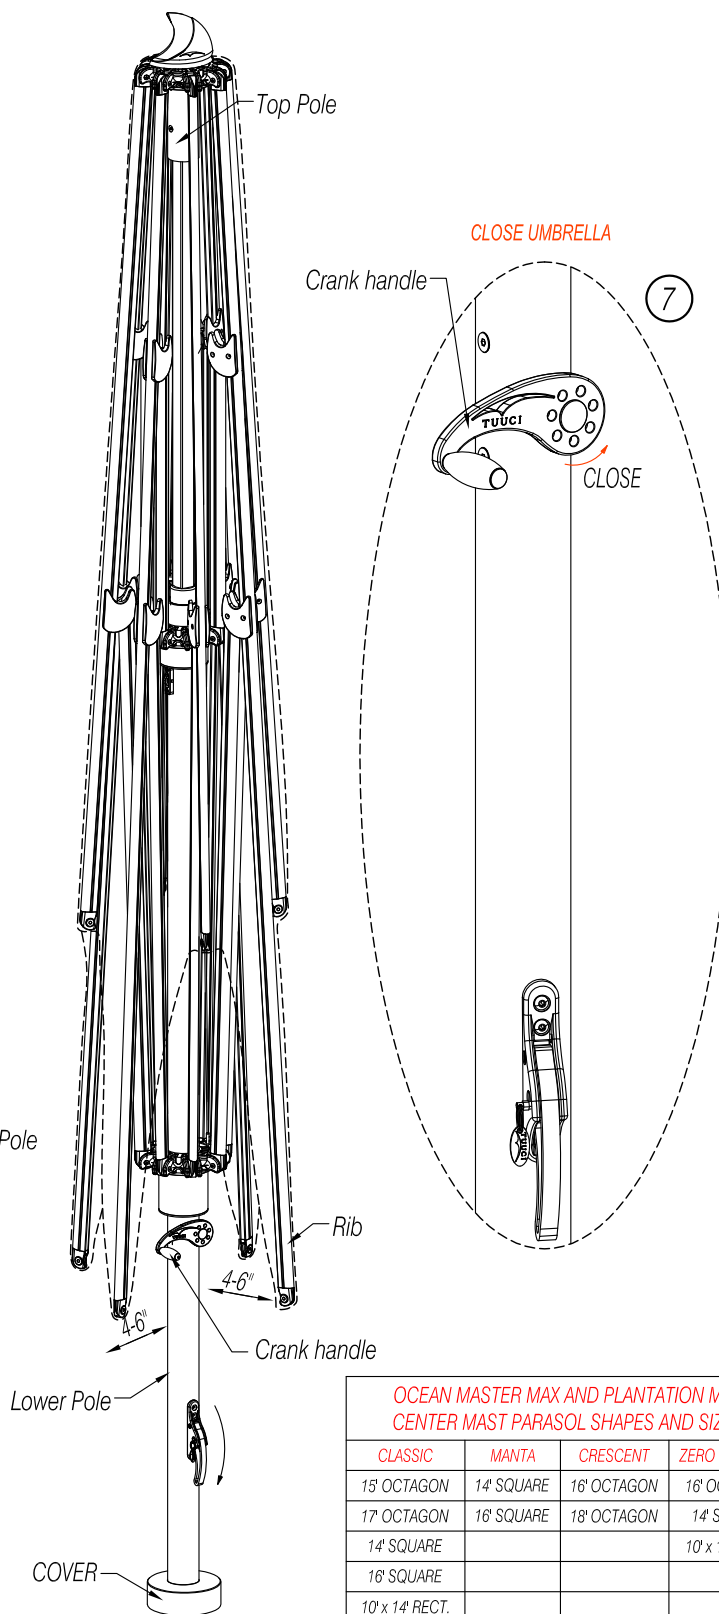

\* To rotate umbrella: Pull pin to unlock cam lock handle, pull handle up and turn umbrella to desired location. Lock cam lock handle down.

OCEAN MASTER MAX AND PLANTATION MAX CENTER MAST PARASOL SHAPES AND SIZES			
CLASSIC	MANTA	CRESCENT	ZERO HORIZON
15' OCTAGON	14' SQUARE	16' OCTAGON	16' OCTAGON
17' OCTAGON	16' SQUARE	18' OCTAGON	14' SQUARE
14' SQUARE			10' x 14' RECT.
16' SQUARE			
10' x 14' RECT.			
12' x 16' RECT.			

## OCEAN MASTER MAX AND PLANTATION MAX CENTER MAST PARASOL

- ⑤ Gently separate EACH RIB INDIVIDUALLY from center post, approx. 10-12"/25-30cm. If rib does not move easily, DO NOT force. Inspect product for additional packaging.
- ⑥ Use crank handle to open umbrella. Continue turning crank handle clockwise until top pole is touching lower pole.
- ⑦ Then turn crank handle counterclockwise to close umbrella when not in use.
- ⑧ Close umbrella during wind conditions that exceed manufacturer's specifications.

OPEN UMBRELLA

Top Pole and lower pole are touching