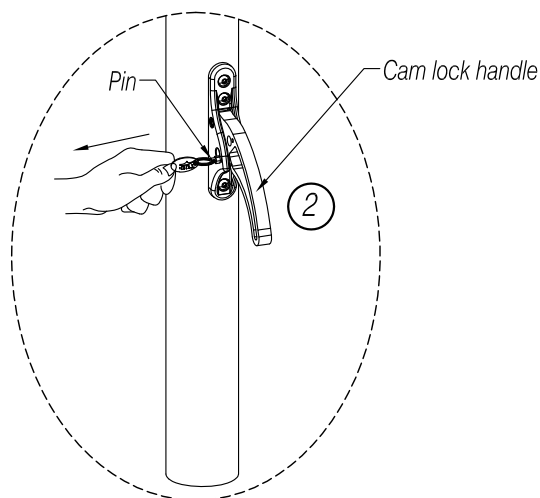

## OCEAN MASTER MAX AND PLANTATION MAX CENTER MAST PARASOL

- ① Remove all packaging from umbrella, including inside the umbrella.
- ② Pull pin to unlock cam lock handle. Make sure cam lock handle is open per drawing shown.
- ③ Insert cover on to mast. Place Umbrella in SECURITY STEM.
- ④ Push cam lock handle (per drawing shown) until engaged in the proper gear slot with the cam lock handle in the downward position.

\* To rotate umbrella: Pull pin to unlock cam lock handle, pull handle up and turn umbrella to desired location. Lock cam lock handle down.

OCEAN MASTER MAX AND PLANTATION MAX CENTER MAST PARASOL SHAPES AND SIZES			
CLASSIC	MANTA	CRESCENT	ZERO HORIZON
15' OCTAGON	14' SQUARE	16' OCTAGON	16' OCTAGON
17' OCTAGON	16' SQUARE	18' OCTAGON	14' SQUARE
14' SQUARE			10' x 14' RECT.
16' SQUARE			
10' x 14' RECT.			
12' x 16' RECT.			

## OCEAN MASTER MAX AND PLANTATION MAX CENTER MAST PARASOL

- ⑤ Gently separate EACH RIB INDIVIDUALLY from center post, approx. 10-12"/25-30cm. If rib does not move easily, DO NOT force. Inspect product for additional packaging.
- ⑥ Use crank handle to open umbrella. Continue turning crank handle clockwise until top pole is touching lower pole.
- ⑦ Then turn crank handle counterclockwise to close umbrella when not in use.
- ⑧ Close umbrella during wind conditions that exceed manufacturer's specifications.