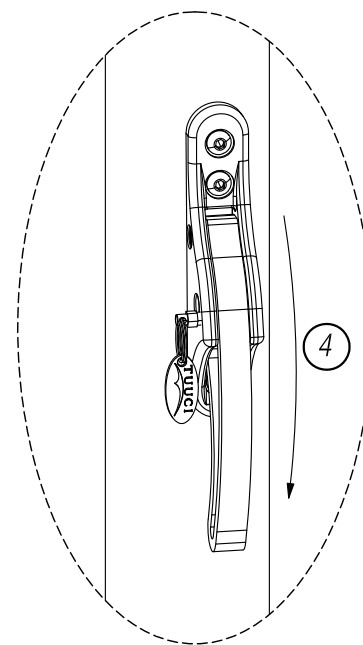

## OCEAN MASTER MAX AND PLANTATION MAX CENTER MAST PARASOL

- ① Remove all packaging from umbrella, including inside the umbrella.
- ② Pull pin to unlock cam lock handle. Make sure cam lock handle is open per drawing shown.
- ③ Insert cover on to mast. Place Umbrella in SECURITY STEM.
- ④ Push cam lock handle (per drawing shown) until engaged in the proper gear slot with the cam lock handle in the downward position.

\* To rotate umbrella: Pull pin to unlock cam lock handle, pull handle up and turn umbrella to desired location. Lock cam lock handle down.

OCEAN MASTER MAX AND PLANTATION MAX CENTER MAST PARASOL SHAPES AND SIZES			
CLASSIC	MANTA	CRESCENT	ZERO HORIZON
15' OCTAGON	14' SQUARE	16' OCTAGON	16' OCTAGON
17' OCTAGON	16' SQUARE	18' OCTAGON	14' SQUARE
14' SQUARE			10' x 14' RECT.
16' SQUARE			
10' x 14' RECT.			
12' x 16' RECT.			