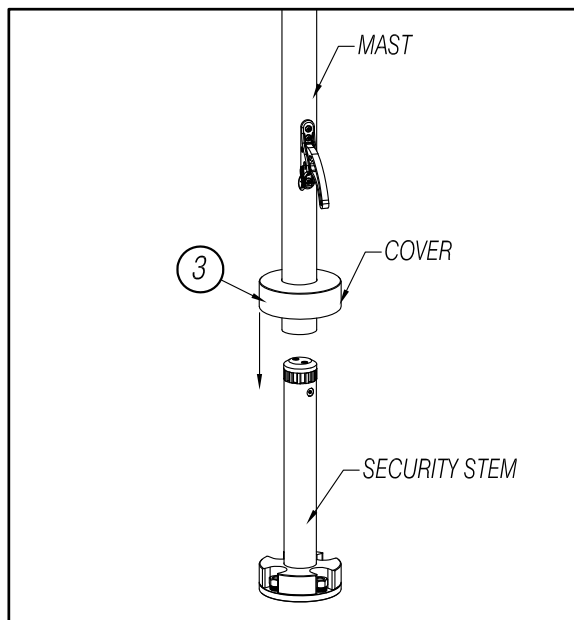

## OCEAN MASTER MAX AND PLANTATION MAX CENTER MAST PARASOL

- ① Remove all packaging from umbrella, including inside the umbrella.
- ② Pull pin to unlock cam lock handle. Make sure cam lock handle is open per drawing shown.
- ③ Insert cover on to mast. Place Umbrella in SECURITY STEM.
- ④ Push cam lock handle (per drawing shown) until engaged in the proper gear slot with the cam lock handle in the downward position.

\* To rotate umbrella: Pull pin to unlock cam lock handle, pull handle up and turn umbrella to desired location. Lock cam lock handle down.

OCEAN MASTER MAX AND PLANTATION MAX CENTER MAST PARASOL SHAPES AND SIZES			
CLASSIC	MANTA	CRESCENT	ZERO HORIZON
15' OCTAGON	14' SQUARE	16' OCTAGON	16' OCTAGON
17' OCTAGON	16' SQUARE	18' OCTAGON	14' SQUARE
14' SQUARE			10' x 14' RECT.
16' SQUARE			
10' x 14' RECT.			
12' x 16' RECT.			