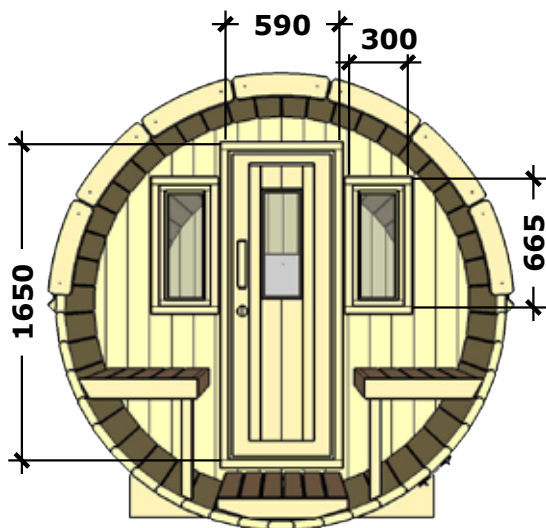

# Fundamentplan Saunafass 280 basic

(LxBxH) 281x120x120 cm.

770 kg.