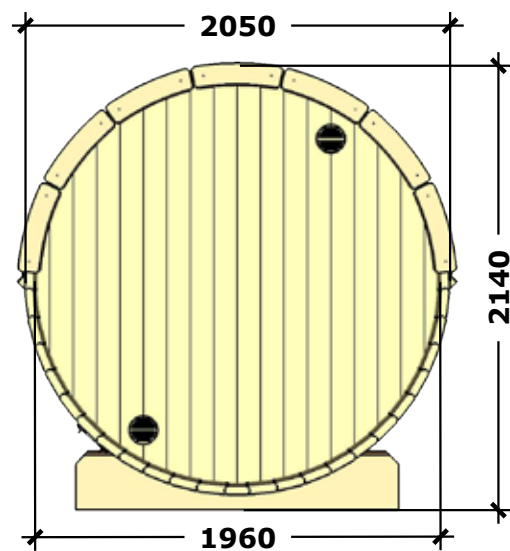

# Fundamentplan Saunafass 280 basic

(LxBxH) 281x120x120 cm.

770 kg.